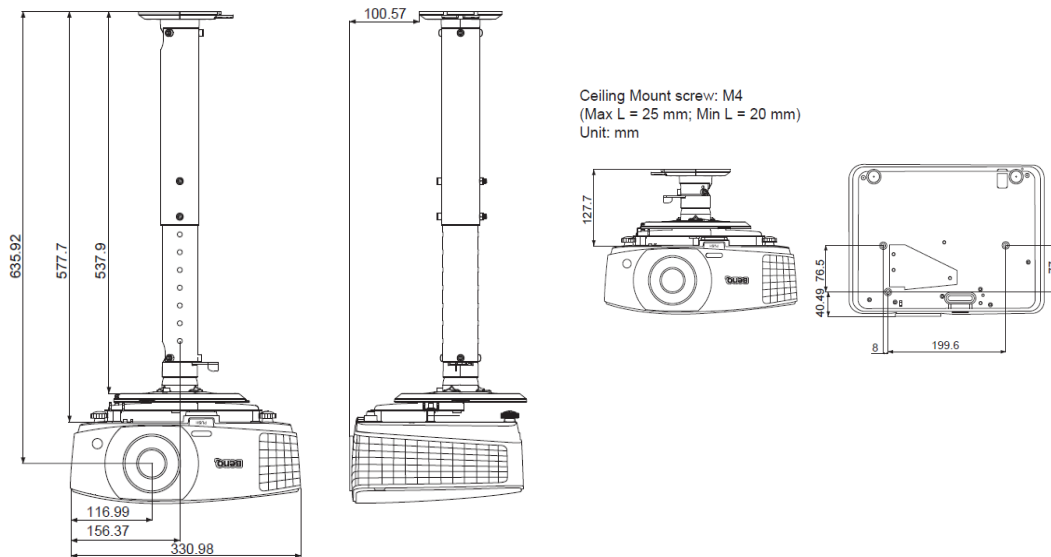

General

Power Consumption	350W(Normal), 261W(Eco), Standby <0.5W
Standby Power Consumption	Automatic power off after 20 minutes without a display source
Power Supply	AC100 to 240V, 3.5A, 50 to 60 Hz
Product Dimensions	331 x 129.4 x 246.2mm (include feet)
Product Weight	331 x 114.4 x 246.2mm (exclude feet)
Noise Level	7.28 lbs (3.3 Kg)
Environmental Notice	31/28 dBA (Normal/Economic mode)
On Screen Display Language	Lamp in this product contains mercury. To dispose of the product or used lamps, consult your local environment authorities for regulations or see www.lamprecycle.org .
Accessories	Arabic/Bulgarian/ Croatian/ Czech/ Danish/ Dutch/ English/ Finnish/ French/ German/ Greek/ Hindi/ Hungarian/ Italian/ Indonesian/ Japanese/ Korean/ Norwegian/ Polish/ Portuguese/ Romanian/ Russian/ Simplified Chinese/Spanish/ Swedish/ Turkish/ Thai/ Traditional Chinese (28 Languages)

MU706 Projector

Distant chart

Screen size				Distance from screen (mm)			Vertical offset (mm)
Diagonal	H	W	Min length (max. zoom)	Average	Max length (min. zoom)		
Inch	mm	(mm)	(mm)	(mm)	(mm)	(mm)	
40	1016	538	862	991	1142	1292	0
50	1270	673	1077	1239	1427	1615	0
60	1524	808	1292	1486	1712	1939	0
70	1778	942	1508	1734	1998	2262	0
80	2032	1077	1723	1982	2283	2585	0
90	2286	1212	1939	2229	2569	2908	0
100	2540	1346	2154	2477	2854	3231	0
110	2794	1481	2369	2725	3139	3554	0
120	3048	1615	2585	2972	3425	3877	0
130	3302	1750	2800	3220	3710	4200	0
140	3556	1885	3015	3468	3996	4523	0
150	3810	2019	3231	3716	4281	4846	0
160	4064	2154	3446	3963	4566	5169	0
170	4318	2289	3662	4211	4852	5492	0
180	4572	2423	3877	4459	5137	5816	0
190	4826	2558	4092	4706	5422	6139	0
200	5080	2692	4308	4954	5708	6462	0
250	6350	3365	5385	6193	7135	8077	0
300	7620	4039	6462	7431	8562	9693	0

Ceiling mount Chart

Dimension