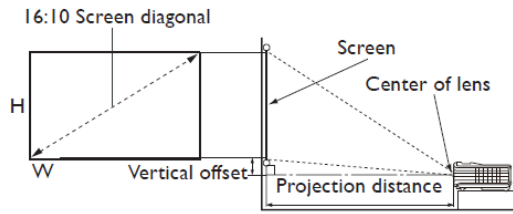

MU706 Projector

Distant chart

Screen size				Distance from screen (mm)			Vertical offset (mm)
Diagonal	H	W	Min length (max. zoom)	Average	Max length (min. zoom)		
Inch	mm	(mm)	(mm)	(mm)	(mm)	(mm)	
40	1016	538	862	991	1142	1292	0
50	1270	673	1077	1239	1427	1615	0
60	1524	808	1292	1486	1712	1939	0
70	1778	942	1508	1734	1998	2262	0
80	2032	1077	1723	1982	2283	2585	0
90	2286	1212	1939	2229	2569	2908	0
100	2540	1346	2154	2477	2854	3231	0
110	2794	1481	2369	2725	3139	3554	0
120	3048	1615	2585	2972	3425	3877	0
130	3302	1750	2800	3220	3710	4200	0
140	3556	1885	3015	3468	3996	4523	0
150	3810	2019	3231	3716	4281	4846	0
160	4064	2154	3446	3963	4566	5169	0
170	4318	2289	3662	4211	4852	5492	0
180	4572	2423	3877	4459	5137	5816	0
190	4826	2558	4092	4706	5422	6139	0
200	5080	2692	4308	4954	5708	6462	0
250	6350	3365	5385	6193	7135	8077	0
300	7620	4039	6462	7431	8562	9693	0