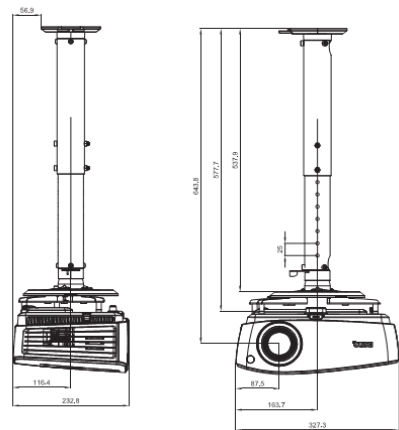

*Lamp life results will vary depending on environmental conditions and usage. Actual product's features and specifications are subject to change without notice.

MW724 Digital Projector

Distance Chart

MW724

Screen size				Distance from screen (mm)			Vertical offset (mm)
Diagonal	W	H	Min length	Average	Max length		
Inch	mm	(mm)	(max. zoom)		(min. zoom)		
40	1016	862	538	933	1107	1280	66
60	1524	1292	808	1416	1677	1937	102
80	2032	1723	1077	1900	2247	2595	135
100	2540	2154	1346	2384	2818	3252	168
120	3048	2585	1615	2867	3388	3909	201
150	3810	3231	2019	3593	4244	4895	251
200	5080	4308	2692	4802	5670	6538	335
250	6350	5385	3365	6011	7096	8181	422
300	7620	6462	4039	7220	8522	9827	505

Wall mount/Ceiling mount Chart

Dimension