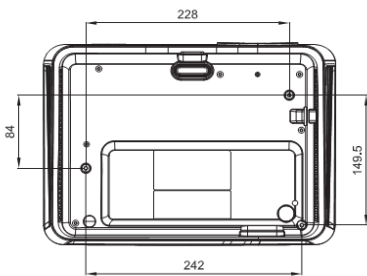

*Lamp life results will vary depending on environmental conditions and usage. Actual product's features and specifications are subject to change without notice.

MW724 Digital Projector

Distance Chart

MW724

Screen size				Distance from screen (mm)			Vertical offset (mm)
Diagonal	W	H	Min length	Average	Max length		
Inch	mm	(mm)	(max. zoom)		(min. zoom)		
40	1016	862	538	933	1107	1280	66
60	1524	1292	808	1416	1677	1937	102
80	2032	1723	1077	1900	2247	2595	135
100	2540	2154	1346	2384	2818	3252	168
120	3048	2585	1615	2867	3388	3909	201
150	3810	3231	2019	3593	4244	4895	251
200	5080	4308	2692	4802	5670	6538	335
250	6350	5385	3365	6011	7096	8181	422
300	7620	6462	4039	7220	8522	9827	505

Wall mount/Ceiling mount Chart

Dimension