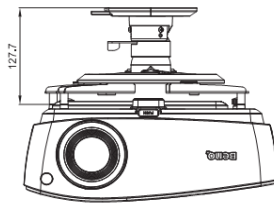

Wall mount/Ceiling mount Chart