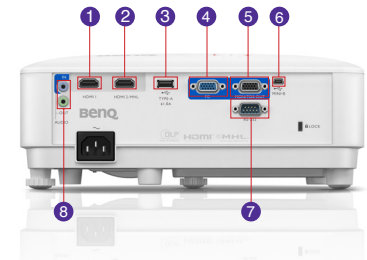

# TH671ST Home Theater

## SPECIFICATIONS

Display	
Projection System	DLP Single 0.65" Full-HD
DMD type	DC3 DMD Chip
Native Resolution	1920x1080 pixels
Brightness	3000 ANSI Lumens
Contrast Ratio*	10,000:1
Display Color	1.07 Billion Colors
Aspect Ratio	Native 16:9 (5 aspect ratio selectable)
Light Source	240W Lamp
Light Source life*	4000/10000/10000/15000 hours(Normal/Eco/SmartEco/LampSave)
Optical	
Throw Ratio	0.69 - 0.83 (100" @ 1.5m)
Zoom Ratio	1.2x
Keystone Correction	Vertical ± 40 degrees
Projection Offset	102.5% ± 2.5%
Projection Size (Clear Focus / Maximum)	60"~120" / 300"
Audio	
Built-in Speaker	5W x 1
Special Features	
Security	Security Bar
Feature	Short Throw Lens (100" @ 1.5m), 16.67ms Low Input Lag, LumiExpert™, 5W Stereo Speaker, 1D Keystone, Setup Wizard
Compatibility	
Resolution Support	VGA(640 x 480) to WUXGA_RB (1920 x 1200) *RB = Reduced Blanking
Horizontal Frequency	15~102KHz
Vertical Scan Rate	23 ~ 120 Hz
HDTV Compatibility	480i, 480p, 576i, 567p, 720p, 1080i, 1080p
Video Compatibility	NTSC, PAL, SECAM, PAL60
Power	
Power Consumption(Max/Normal/Eco)	Max 355W. Normal 320W. Eco 240W.
Standby Power Consumption	Normal < 0.5W
Power Supply	100 ~ 240V AC
Dimension and Weight	
Product Dimensions (WxHxD)	11.7" x 4.7" x 8.8" (296 x 120 x 224 mm)
Product Weight	5.95 lbs (2.7 kg)
Operation Condition	
Noise Level(Normal/Eco)	33/29 dBA
Operating Temperature	0 ~ 40oC
Accessories	
Accessories (Standard)	Power CordVGA cable (1.8m)Remote Control (RCV013) AAA Battery x 2 Lens Cover x 1 User Manual CDQuick Start GuideWarranty Card
Accessories (Optional)	Spare Lamp KitCeiling MountWireless FHD KitDLP 3D Glasses (GDG5)Carry Bag

## INPUT / OUTPUT TERMINALS

- 1 HDMI-I
- 2 HDMI-2/MHL
- 3 USB Type A (1.0A power)
- 4 Computer In-1 (D-sub 15pin, Female)
- 5 Monitor Out (D-sub 15pin, Female)
- 6 USB Type B (Service)
- 7 RS232 In (D-sub 9pin, male)
- 8 Audio In/Out (mini jack)