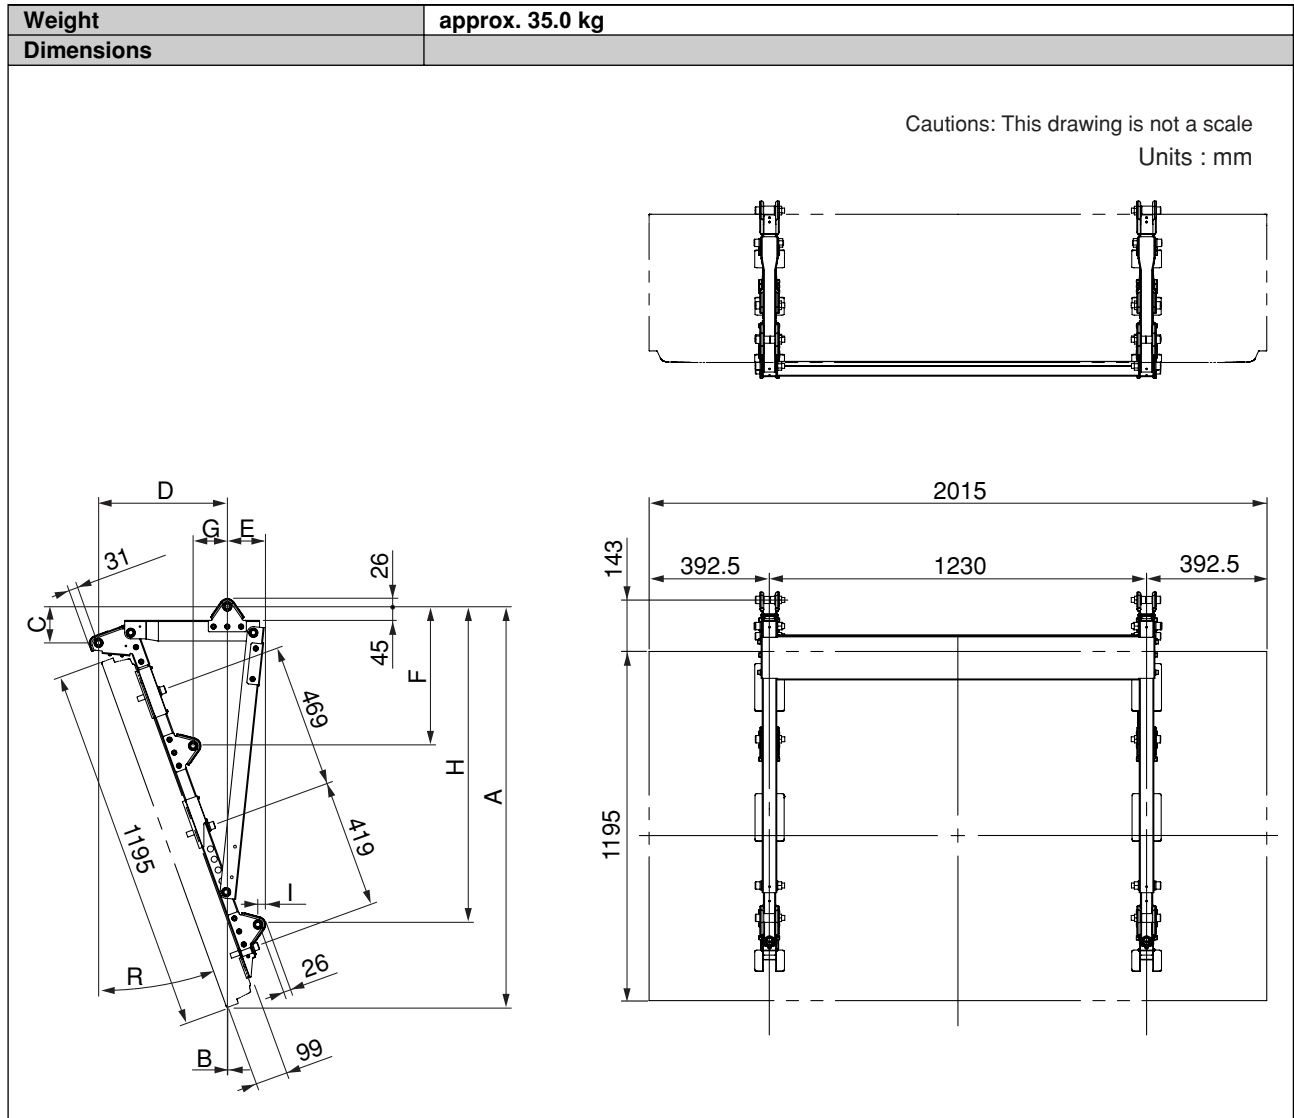

Ceiling hanging bracket

TY-CE85PS12

Product summary

- This product is the exclusive ceiling hanging bracket for 85-inch Plasma display.

Product specification (design and specification subject to change without notice)

R	0°	5°	10°	15°	20°
A	1338	1344	1340	1326	1303
B	438	329	219	110	2
C	80	90	100	109	118
D	425	425	425	423	421
E	124	124	123	122	121
F	500	493	483	469	453
G	250	215	179	145	112
H	1119	1109	1092	1067	1034
I	374	284	195	107	21