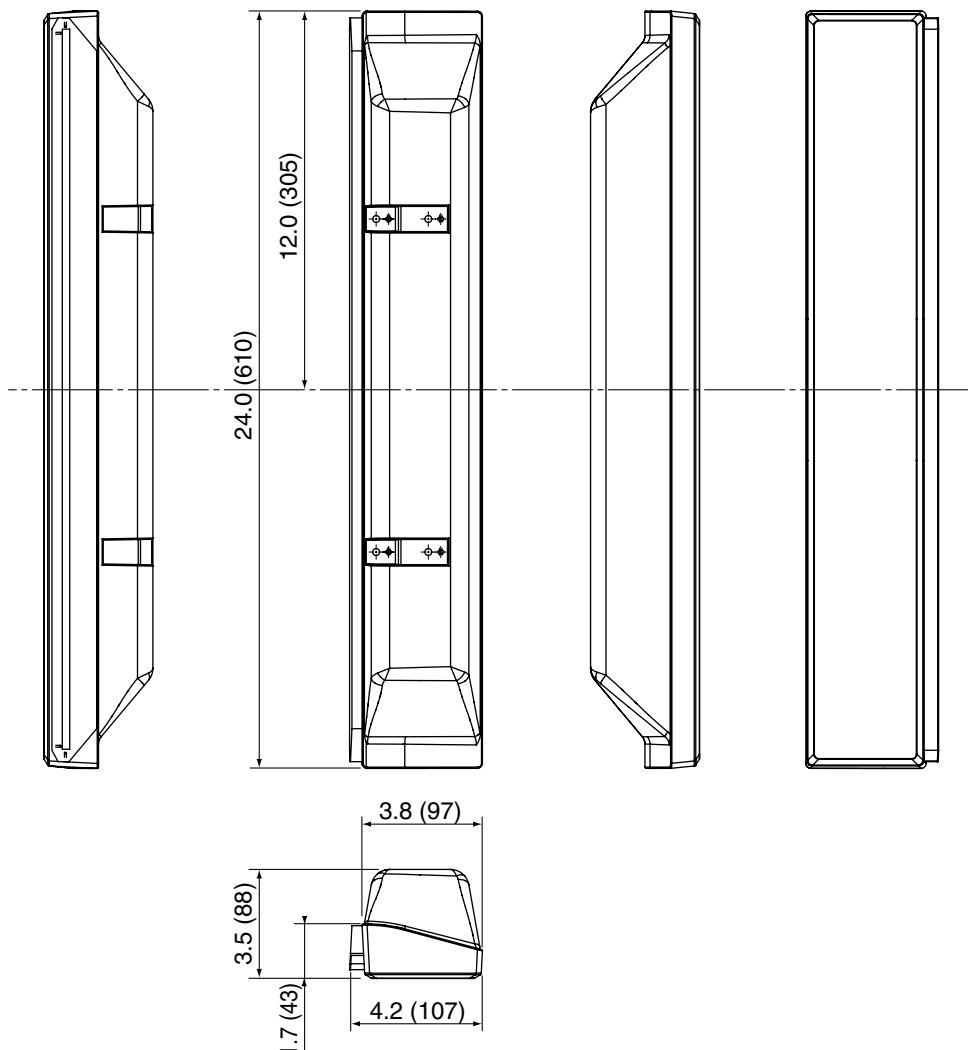

## Product specifications (Design and specifications are subject to change without notice)

|                        |   |
|------------------------|---|
| Dimensions (W x H x D) | 4.2" x 24.0" x 3.5" (107 mm x 610 mm x 88mm)  |
| Mass                   | 4.4 lbs. (2.0 kg)   |
| Speaker unit           | Woofer 3.1" (80mm) dia x2<br>Tweeter 2.4" (60mm) dia.   |
| Rated input            | 8 W   |
| Rated impedance        | 6 Ω   |
| Cabinet color          | TY-SP42P8W-K : Metallic black    TY-SP42P8W-S : Metallic silver                                 |
| Environment            | Temperature : 32 °F - 104 °F (0 °C - 40 °C)<br>Humidity : 20 % - 80 % (Must be no condensation) |

## Dimensions

Unit : inches  
(mm)

Cautions : This drawing is not a scale.