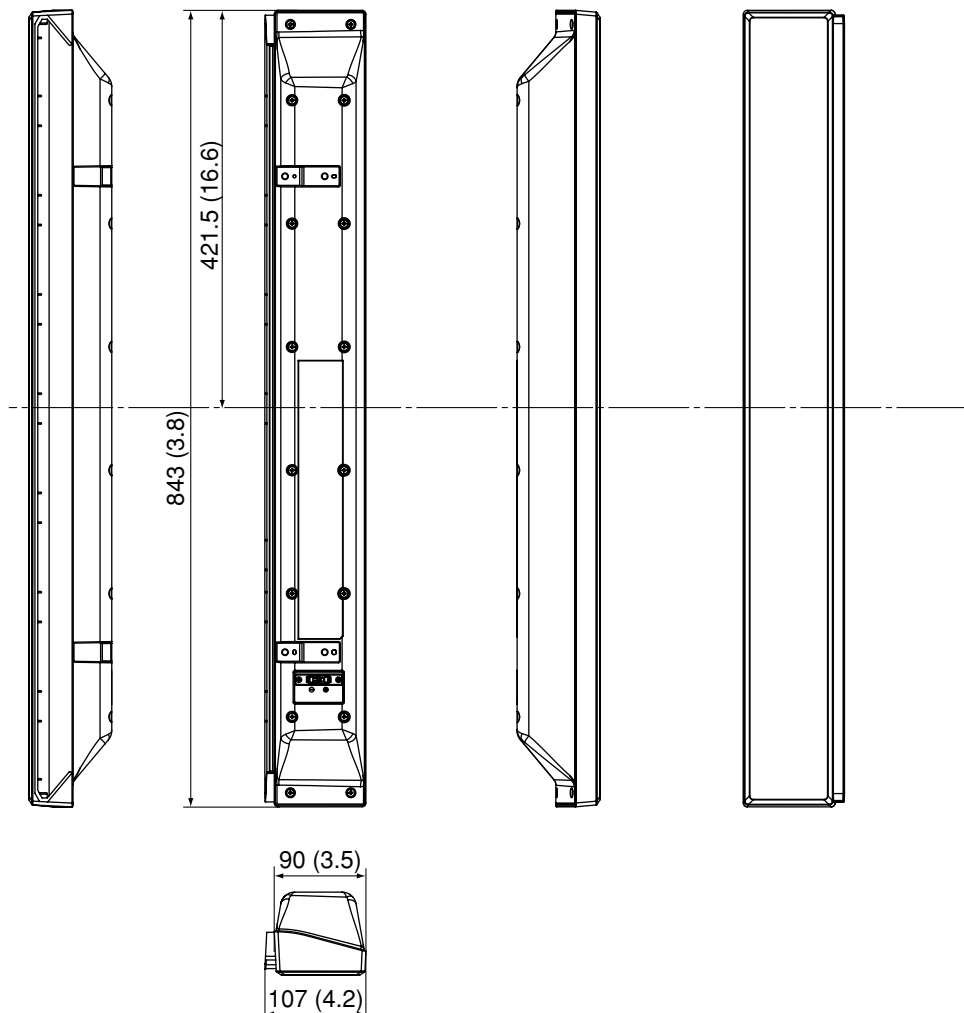

## Product summary

This product is exclusive speakers to mount for 58 inch plasma display.

## Product specifications (Design and specifications are subject to change without notice)

Dimensions (W x H x D)	107 mm x 843 mm x 88 mm (4.2" x 33.2" x 3.5")
Weight	2.5 kg (5.5 lbs.) / each
Speaker unit	Woofer 80 mm dia. x 2 Tweeter 30 mm dia.
Rated input	8 W
Rated impedance	6 $\Omega$
Cabinet color	Metalic black

## Dimensions

Unit : mm (inches)

Cautions : This drawing is not a scale.