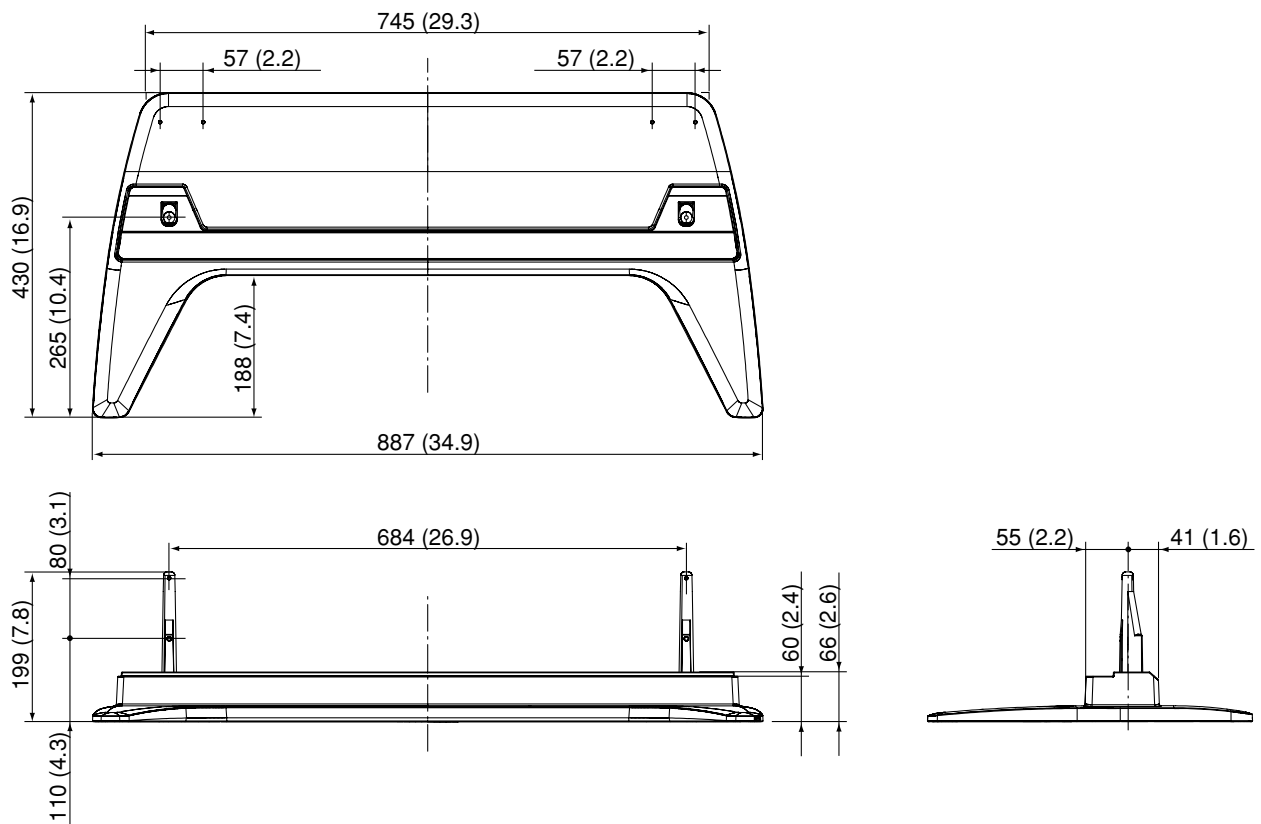

## ■ Product summary

This product is the exclusive pedestal to mount for 58" Plasma display.

## ■ Product specification (Design and specifications subject to change without notice)

Dimensions (W x H x D)	887 mm x 199 mm x 430 mm (34.9" x 7.8" x 16.9")
Mass	3.4 kg (7.5 lbs.)

Accessories • Stand poles (2) • Clamper (2) • Base (1) • Screws (8) • Fall-prevention parts

## ■ Dimensions

Unit : mm  
(inches)

Cautions : This drawing is not a scale.