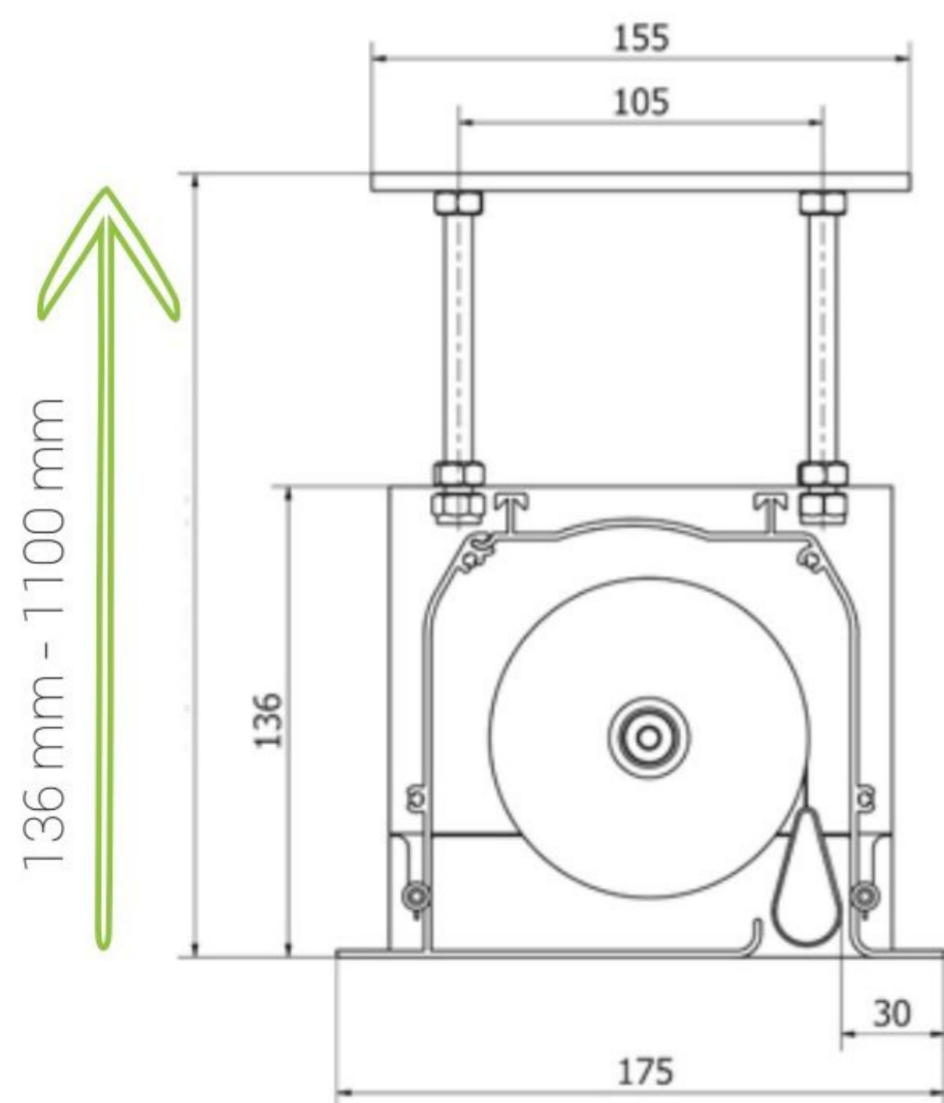

100 110 120 150 170 190 215 240 290 325 340 390 440 500 600 650

16:9

16:10

4:3

Inceiling

The invisible screen, when closed it is completely concealed in the false ceiling. It features an extremely flat fabric thanks to the external front fall and it is easily installed due to the exclusive easy-cut system which greatly simplify the operations. A strickered stencil gives the right measure of the portion of ceiling to cut.

The distancing bars which allow positioning the screen from 136 mm. up to a maximum of 1,100 mm. from the ceiling are supplied along with the screen.

SCREEN CHARACTERISTICS

- totally hidden screen
- easy-cut mounting system
- reliable and silent motor
- remote control on request
- fixing brackets adjustable up to 110 cm height
- front fall
- excellent flatness of fabrics
- white counterweight