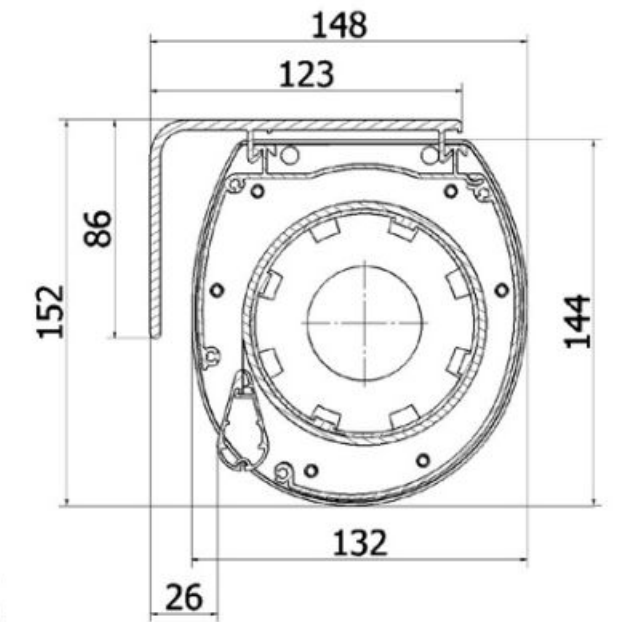

Jago family

16:9
16:10
4:3

base from 183cm to 406cm

Thanks to the oval-shaped box and reinforced structure your Jago screen gets the max size of 406cm base. The wide choice among high contrast and sound-transparent fabrics together with the stylish design of Jago line are the best equipment for those who want to experience the cinema at home. Jago screens set the new series with integrated remote control.

Operate your screen easily from your sofa.

Jago screens are available, upon request, in black or white aluminium.

Screen options:

- White case
- Black case
- White counterweight
- Black counterweight
- Total white tensioned

Wall/Ceil bracket:

Surfaces

- White Ice
- Home Vision
- Microperforated
- Grey High Contrast
- Coral rear-projection