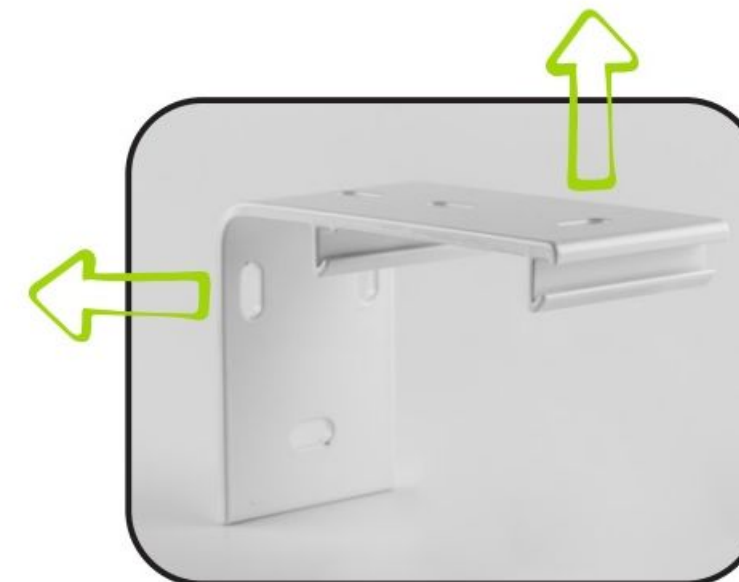

Jago family

16:9
16:10
4:3

base from 183cm to 406cm

Thanks to the oval-shaped box and reinforced structure your Jago screen gets the max size of 406cm base. The wide choice among high contrast and sound-transparent fabrics together with the stylish design of Jago line are the best equipment for those who want to experience the cinema at home. Jago screens set the new series with integrated remote control.

Operate your screen easily from your sofa.

Jago screens are available, upon request, in black or white aluminium.

Jago

Jago tensioned

Screen options:

- White case
- Black case
- White counterweight
- Black counterweight
- Total white tensioned

Wall/Ceil bracket:

Surfaces

- White Ice
- Home Vision
- Microperforated
- Grey High Contrast
- Coral rear-projection