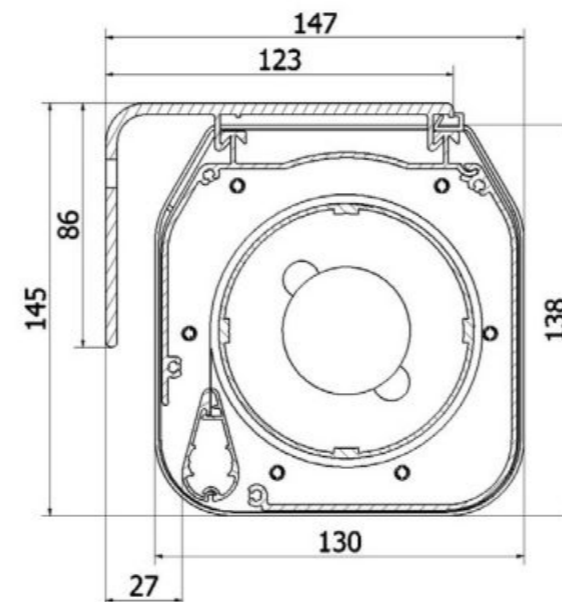

Mot family

EDUCATIONAL

CORPORATE

16:9

16:10

4:3

base from 250cm to 450cm

The medium-sized motorized screen.

With a neutral looking matt white box, it perfectly fits medium and large-sized halls and rooms. It can be assembled with a wide choice of PVC fabrics, for both front and retro-projection.

The fabrics can be completely white or with black borders, in all formats and sizes up to 450 cm base, also customized.

It is very quiet thanks to the silencing systems and the new generation motors. It comes with side closing end plates and an electric diverter for the connection.

Mot

Mot tensioned

Wall/Ceil bracket:

Surfaces

- White Ice
- Home Vision
- Microperforated
- Grey High Contrast
- Coral rear-projection

DSMA

27 rue Guy Moquet 92240 Malakoff

Tél : 0146124650 - Mail : info-contact@dsma.fr - www.dsma.biz