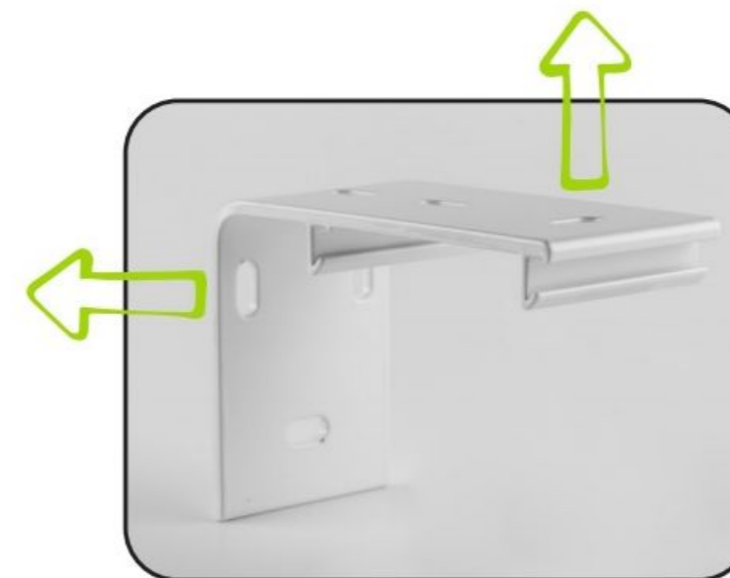

With a neutral looking matt white box, it perfectly fits medium and large-sized halls and rooms. It can be assembled with a wide choice of PVC fabrics, for both front and retro-projection.

The fabrics can be completely white or with black borders, in all formats and sizes up to 450 cm base, also customized.

It is very quiet thanks to the silencing systems and the new generation motors. It comes with side closing end plates and an electric diverter for the connection.

Mot

Mot tensioned

Wall/Ceil bracket:

Surfaces