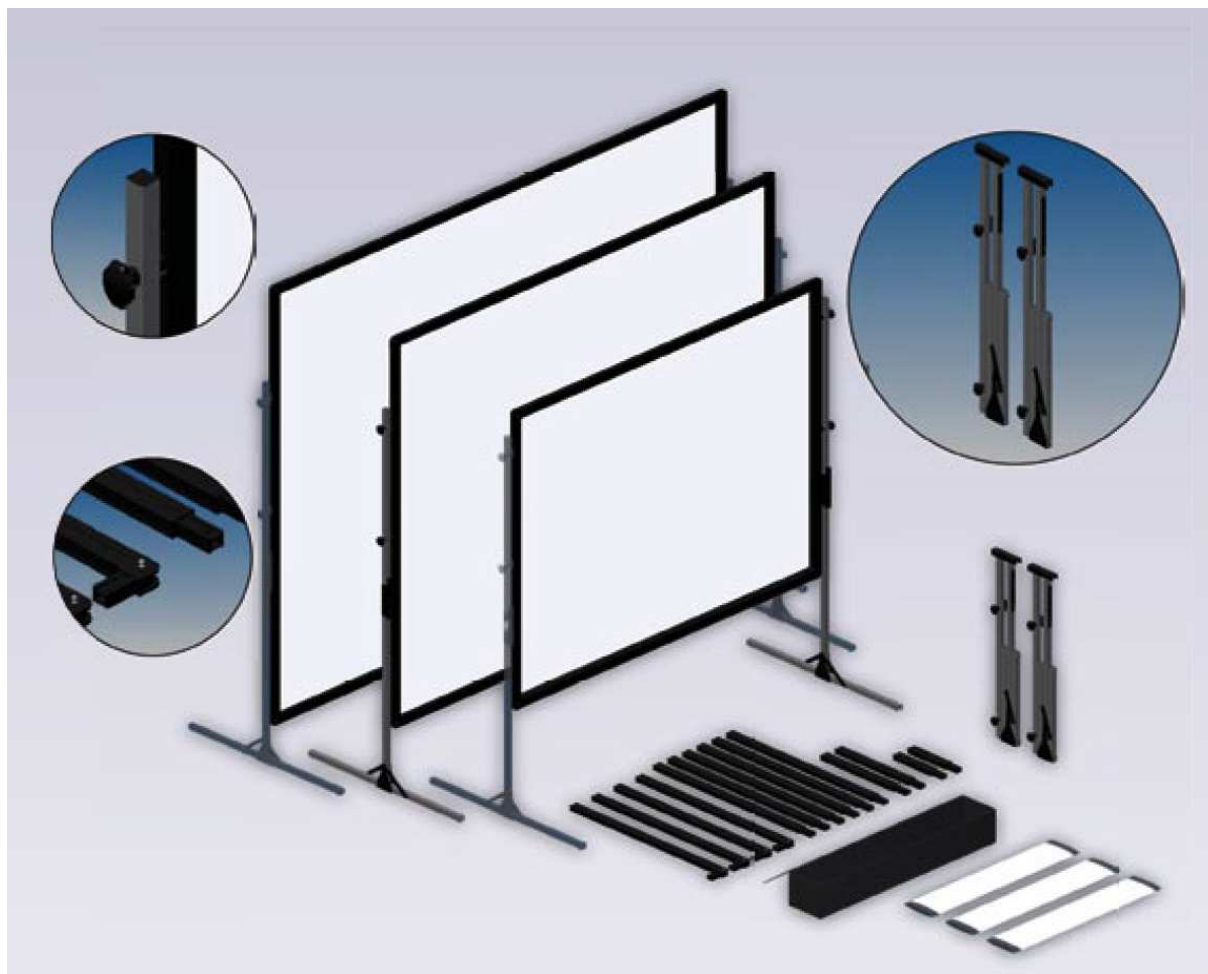

The system is composed of a frame, a screen, and T-stands, all supplied in one-meter carry bag. You can have a second screen size, easily adding 1 screen surface and a couple of segments. You can get 15 different screen sizes in the 4:3, 16:9 and 1:1 format by combining 24 segments of various lengths. The trolley bag with wheels is optional and can carry up to 24 segments and 2 screens. The T-stand are adjustable in its height. The screen can be for front and rear projection. All surfaces are stretchable and strong with reinforced angles; they have a black border with metallic eyelets to get used for service.

The large trolley bag makes for easier transport.

The corner and straight joints are made of high-resistance plastic.

The length of the most frequently used segments ranges from 25 to 99 cm.

Dimensions of the lateral section of the screen.

Size-chart

Mod	4:3		16:9		1:1		encumbrance 4:3		encumbrance 16:9		encumbrance 1:1	
	B x H (cm)	D	B x H (cm)	D	B x H (cm)	D	B x H (cm)	B x H (cm)	B x H (cm)	B x H (cm)	B x H (cm)	
169	169 x 126	083"	169 x 100	077"	169 x 169	094"	179 x 136	179 x 110	179 x 179			
200	200 x 150	098"	200 x 112	090"	200 x 200	111"	210 x 160	210 x 122	210 x 210			
225	225 x 169	111"	225 x 126	102"	225 x 225	125"	235 x 179	235 x 136	235 x 235			
250	250 x 200	126"	250 x 140	113"	250 x 250	139"	260 x 210	260 x 150	260 x 260			
300	300 x 225	148"	300 x 169	136"	300 x 300	167"	310 x 235	310 x 179	310 x 310			
350	350 x 269	174"	350 x 200	159"			360 x 279	360 x 210				
400	400 x 300	197"	400 x 225	180"			410 x 310	410 x 235				

Features

- modular system to get more screens in one carry bag
- quick assembly
- optional carry bag with wheels
- light intensity synchronized to VPR turning on
- stretchable and strong screens

Available surfaces