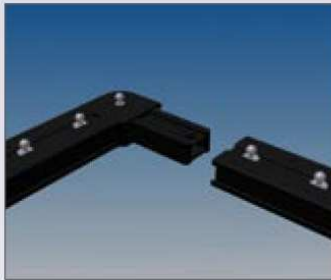

ÉCRAN CADRE MOVUP

Multiframe is a system of stackable frame segments, ideal for rental. The segments length are fixed and of 7 sizes, from 25 up to 112 cm width. The smallest sized screen is composed of 8 segments and the largest of 14 segments.

The system is composed of a frame, a screen, and T-stands, all supplied in one-meter carry bag. You can have a second screen size, easily adding 1 screen surface and a couple of segments. You can get 15 different screen sizes in the 4:3, 16:9 and 1:1 format by combining 24 segments of various lengths. The trolley bag with wheels is optional and can carry up to 24 segments and 2 screens. The T-stand are adjustable in its height. The screen can be for front and rear projection. All surfaces are stretchable and strong with reinforced angles; they have a black border with metallic eyelets to get used for service.

The large trolley bag makes for easier transport.

The corner and straight joints are made of high-resistance plastic.

The length of the most frequently used segments ranges from 25 to 99 cm.

Dimensions of the lateral section of the screen.

Features

- modular system to get more screens in one carry bag
- quick assembly
- optional carry bag with wheels
- light intensity synchronized to VPR turning on
- stretchable and strong screens

Available surfaces