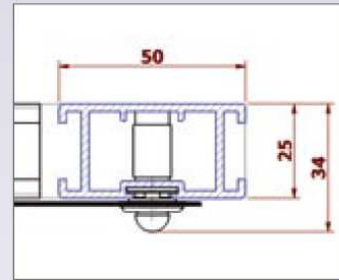

The system is composed of a frame, a screen, and T-stands, all supplied in one-meter carry bag. You can have a second screen size, easily adding 1 screen surface and a couple of segments. You can get 15 different screen sizes in the 4:3, 16:9 and 1:1 format by combining 24 segments of various lengths. The trolley bag with wheels is optional and can carry up to 24 segments and 2 screens. The T-stand are adjustable in its height. The screen can be for front and rear projection. All surfaces are stretchable and strong with reinforced angles; they have a black border with metallic eyelets to get used for service.

The large trolley bag makes for easier transport.

The corner and straight joints are made of high-resistance plastic.

The length of the most frequently used segments ranges from 25 to 99 cm.

Dimensions of the lateral section of the screen.

Size-chart

Mod	4:3		16:9		1:1		encumbrance 4:3		encumbrance 16:9		encumbrance 1:1	
	B x H (cm)	D	B x H (cm)	D	B x H (cm)	D	B x H (cm)	B x H (cm)	B x H (cm)	B x H (cm)	B x H (cm)	
169	169 x 126	083"	169 x 100	077"	169 x 169	094"	179 x 136	179 x 110	179 x 179			
200	200 x 150	098"	200 x 112	090"	200 x 200	111"	210 x 160	210 x 122	210 x 210			
225	225 x 169	111"	225 x 126	102"	225 x 225	125"	235 x 179	235 x 136	235 x 235			
250	250 x 200	126"	250 x 140	113"	250 x 250	139"	260 x 210	260 x 150	260 x 260			
300	300 x 225	148"	300 x 169	136"	300 x 300	167"	310 x 235	310 x 179	310 x 310			
350	350 x 269	174"	350 x 200	159"			360 x 279	360 x 210				
400	400 x 300	197"	400 x 225	180"			410 x 310	410 x 235				