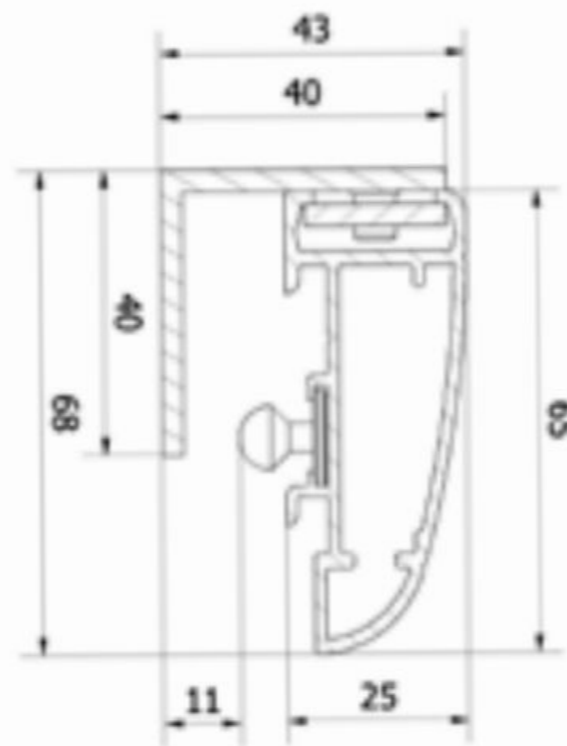

Fashion & Fashion Velvet

16:9	2.35:1
16:10	4:3

The inward rounded borders can be painted matt black or even come with black velvet finish in order to absorb any possible overlapping of the projected image.

The nylon corners are finished in the same way as the rest of the frame giving it a sense of continuity. The perimeter groove and the accessories provided make it possible to fix the screen to the wall or to let it hang from the ceiling. The fabrics are trimmed with a PVC border which disappears behind the frame giving the surface a remarkable flatness.

SCREEN CHARACTERISTICS

- stylish rounded borders
- velvety frame on request
- wide range of fabrics with black PVC border
- T-stands for floor application on request
- customized sizes

SURFACE OPTIONS

- Diamond
- Microperforated
- Grey High Contrast
- Pro Active 3D (up to 200 cm height)
- Ambra retro-projection