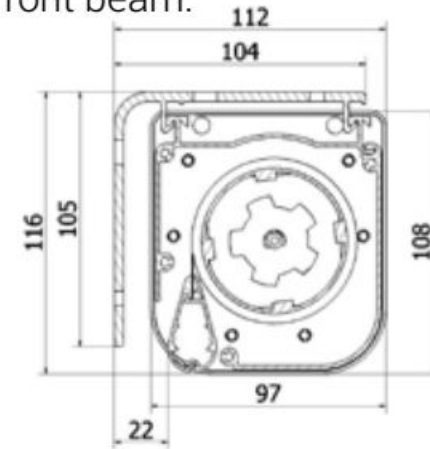

Slim

EDUCATIONAL

CORPORATE

base from 160cm to 250cm

It reaches 250 cm base inside a small box with rounded corners. Its matt white finish and neutral look make it ideal for living-rooms, halls, and small and medium-sized offices. The side covering end plates in the same colour as the box complete the screen concealing the screws. The PVC front and retro-projection fabrics are available in all sizes and formats, with or without black borders. It is the quietest screen in its category. The special geometry of the brackets makes it possible to hang it on a rear wall, from the ceiling or even from a front beam.