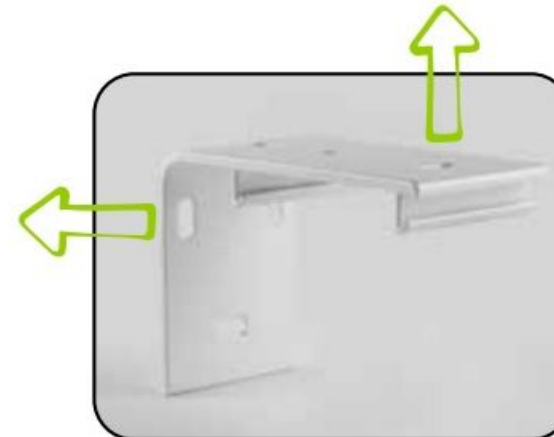

Slim

EDUCATIONAL

CORPORATE

base from 160cm to 250cm

It reaches 250 cm base inside a small box with rounded corners. Its matt white finish and neutral look make it ideal for living-rooms, halls, and small and medium-sized offices. The side covering end plates in the same colour as the box complete the screen concealing the screws. The PVC front and retro-projection fabrics are available in all sizes and formats, with or without black borders. It is the quietest screen in its category. The special geometry of the brackets makes it possible to hang it on a rear wall, from the ceiling or even from a front beam.

Wall/Ceil bracket:

Surfaces

- White Ice
- Home Vision
- Microperforated
- Grey High Contrast
- Coral rear-projection

DSMA

27 rue Guy Moquet 92240 Malakoff
Tél : 0146124650 - Mail : info-contact@dsma.fr - www.dsma.biz